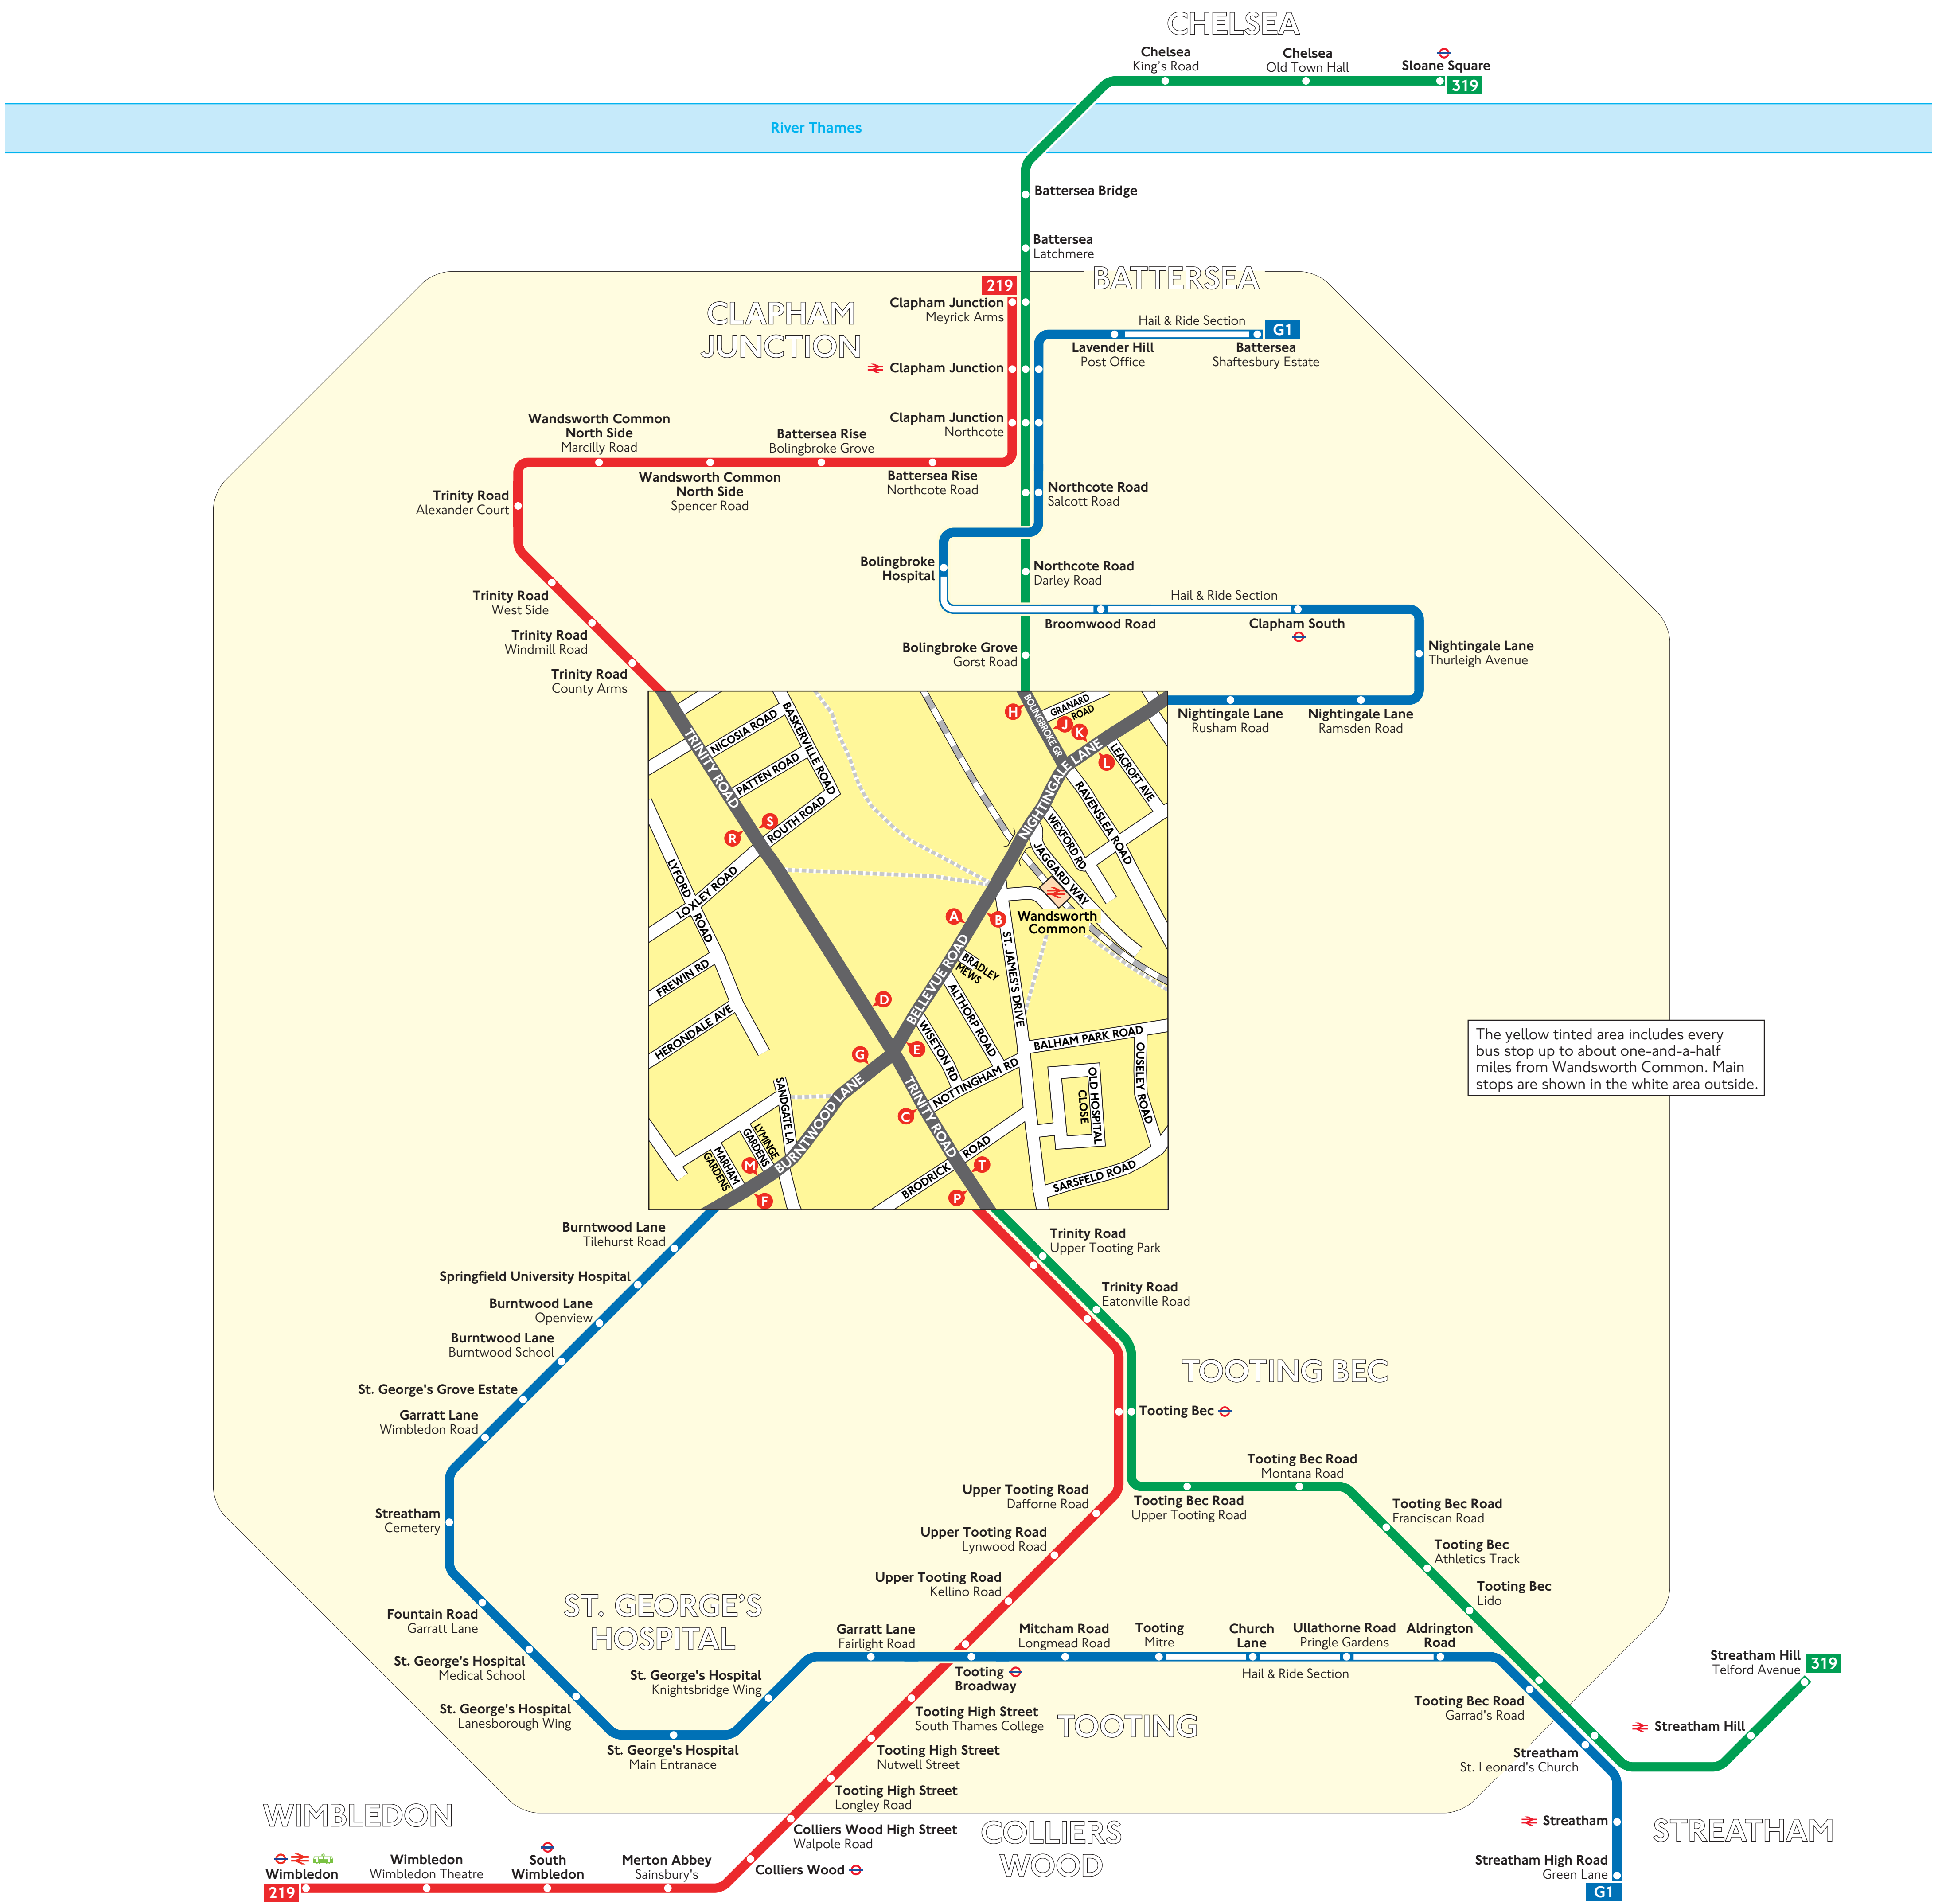

# Buses from Wandsworth Common

The yellow tinted area includes every bus stop up to about one-and-a-half miles from Wandsworth Common. Main stops are shown in the white area outside.

## Key

- 219 Day buses in black
- Connections with Underground
- Connections with National Rail
- Connections with Tramlink

Red discs show the bus stop you need for your chosen bus service. The disc **A** appears on the top of the bus stop in the street (see map of town centre in centre of diagram).

## Route finder

### Day buses

Bus route	Towards	Bus stops
<b>219</b>	Clapham Junction	C P R
	Wimbledon	D S T
<b>319</b>	Sloane Square	A C H P
	Streatham Hill	B E J T
<b>G1</b>	Battersea	A G K M
	Streatham	B E F L