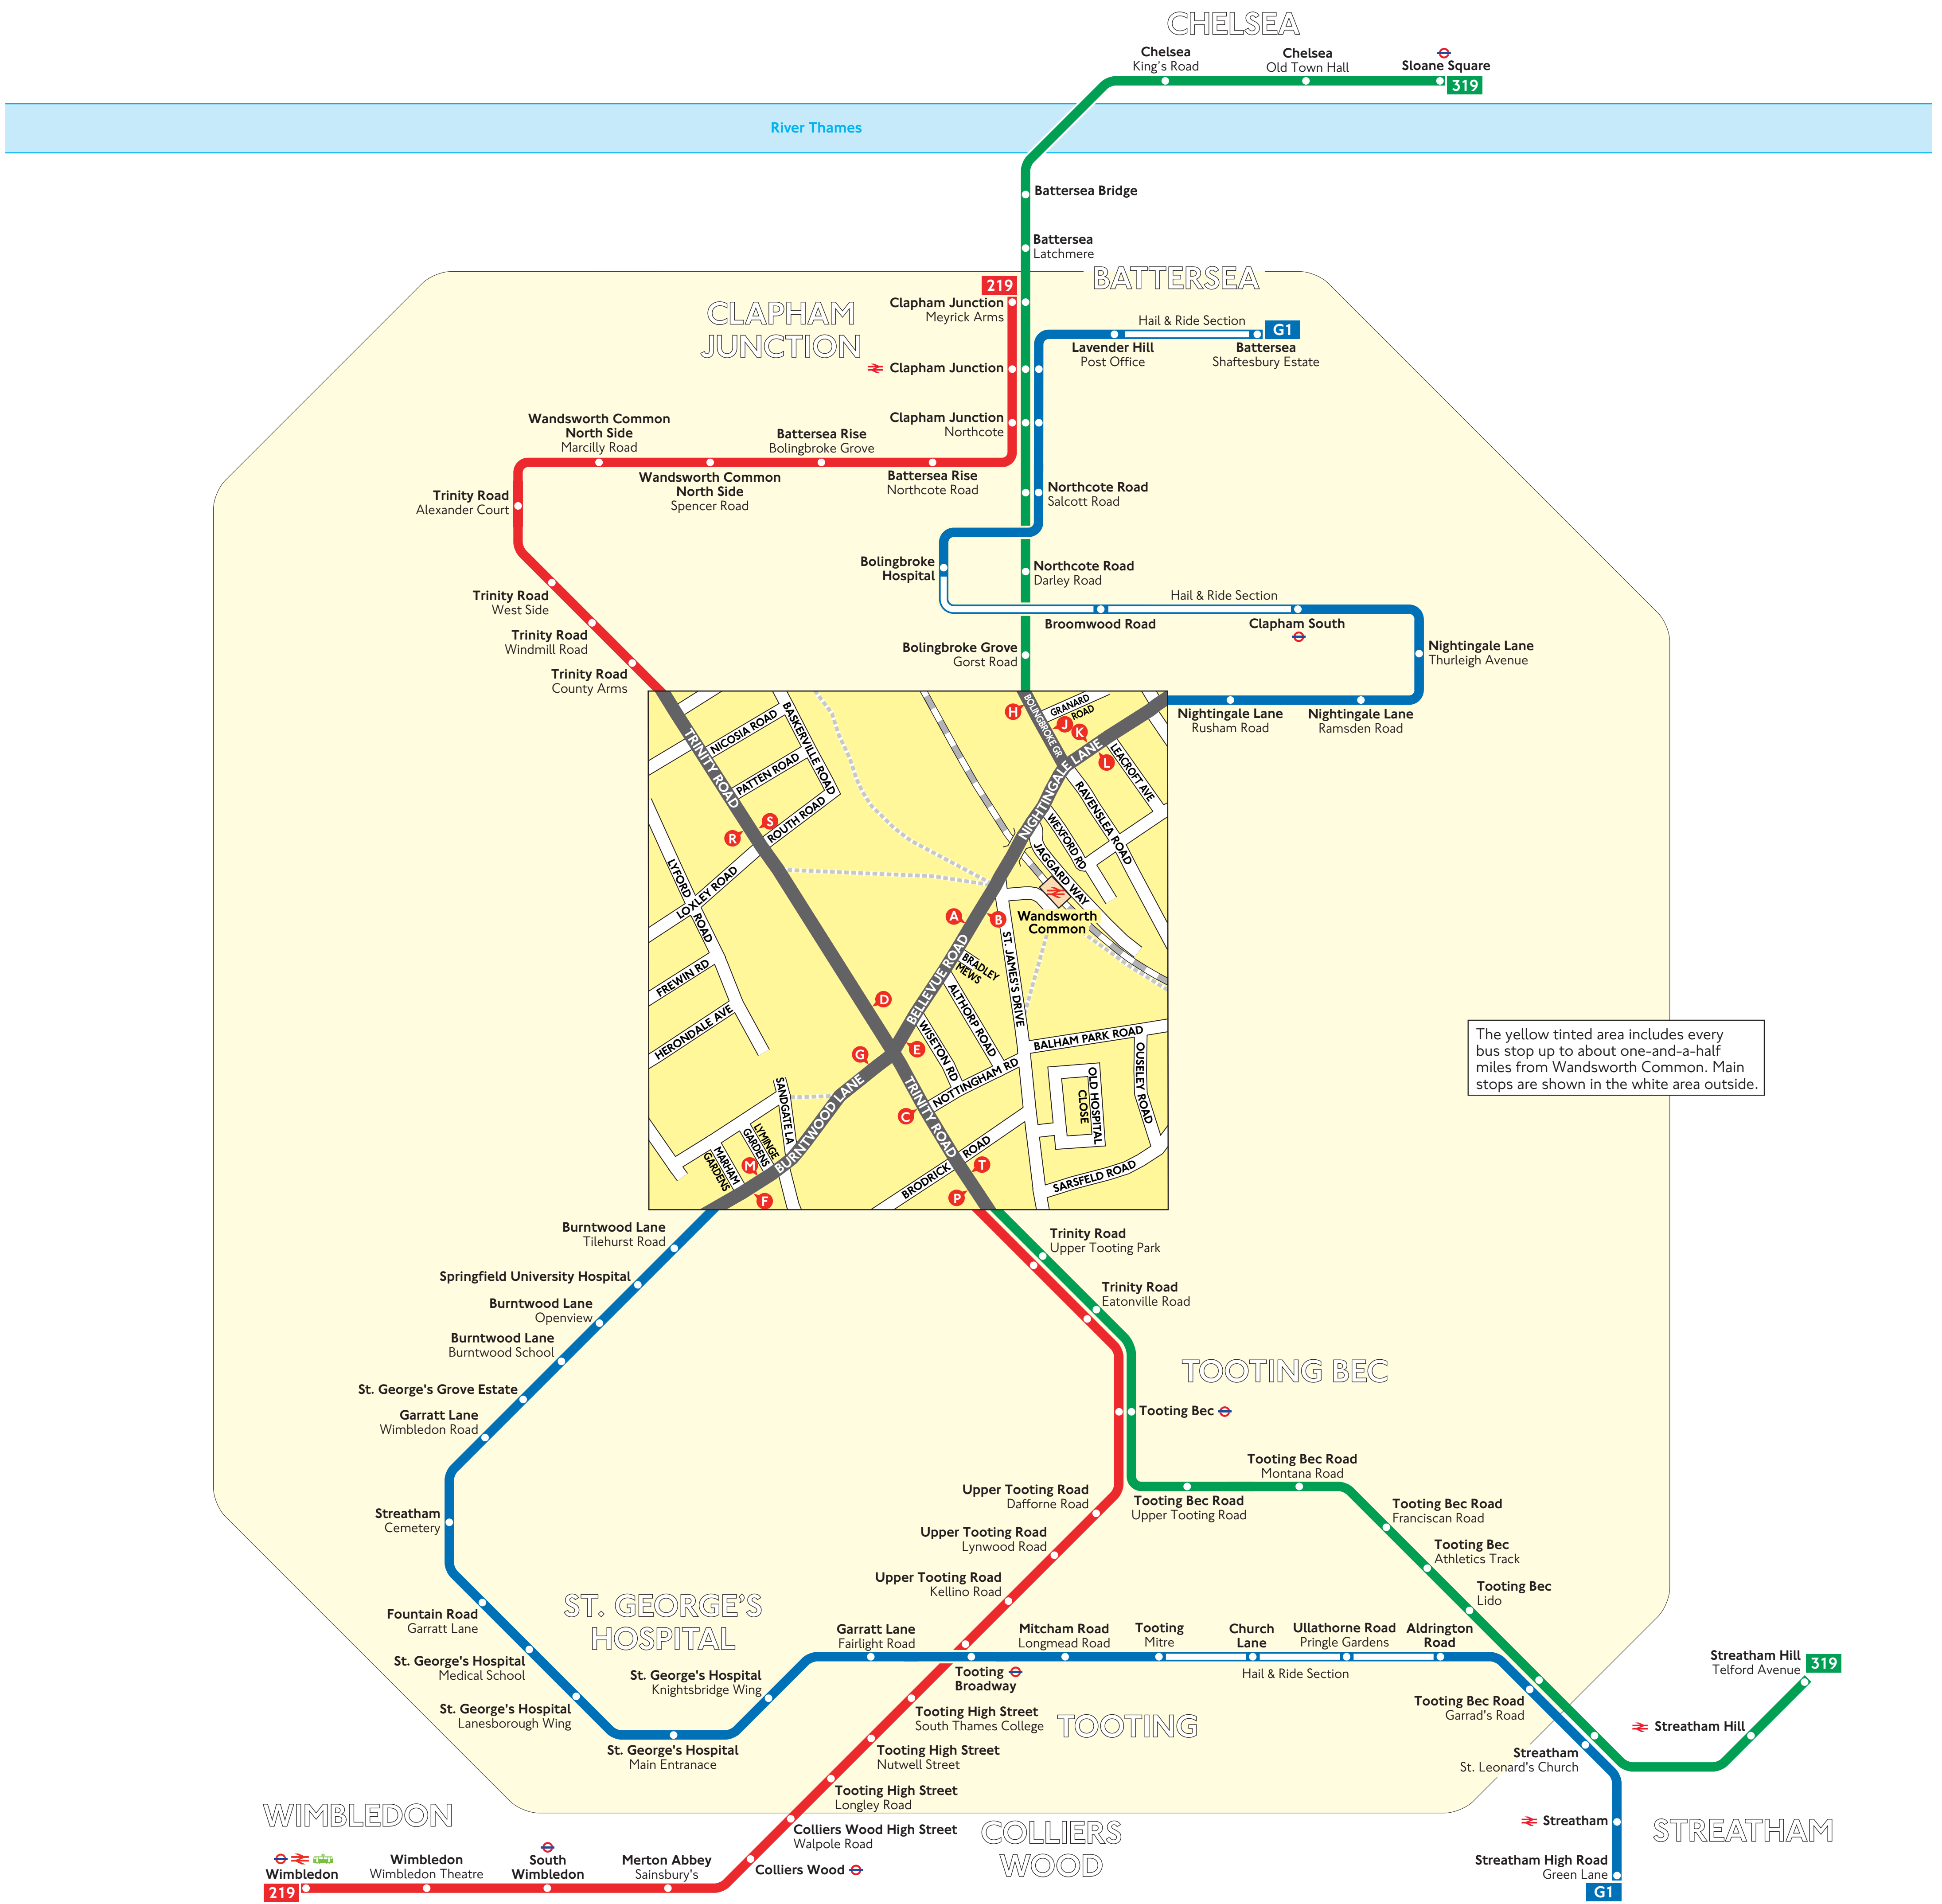

Buses from Wandsworth Common

The yellow tinted area includes every bus stop up to about one-and-a-half miles from Wandsworth Common. Main stops are shown in the white area outside.

Key

- 219 Day buses in black
- Connections with Underground
- Connections with National Rail
- Connections with Tramlink

Red discs show the bus stop you need for your chosen bus service. The disc **A** appears on the top of the bus stop in the street (see map of town centre in centre of diagram).

Route finder

Day buses

Bus route	Towards	Bus stops
219	Clapham Junction	C P R
	Wimbledon	D S T
319	Sloane Square	A C H P
	Streatham Hill	B E J T
G1	Battersea	A G K M
	Streatham	B E F L

Destination finder

Destination	Bus routes	Bus stops
A		
Aldington Road	G1	B E F L
B		
Battersea Latchmere	319	A C H P
Battersea Shaftesbury Estate	G1	A G K M
Battersea Bridge	319	A C H P
Battersea Rise	219	C P R
Bolingbroke Grove Gorst Road	319	A C H P
Bolingbroke Hospital	G1	A G K M
Broomwood Road	G1	A G K M
Burntwood Lane	G1	B E F L
Burntwood School	G1	B E F L
C		
Chelsea King's Road and Old Town Hall	319	A C H P
Church Lane	G1	B E F L
Clapham Junction and Northcote	219	C P R
	319	A C H P
	G1	A G K M
Clapham Junction Meyrick Arms	219	C P R
	319	A C H P
Clapham South	G1	A G K M
Colliers Wood	219	D S T
Colliers Wood High Street Walpole Road	219	D S T

Destination	Bus routes	Bus stops
F		
Fountain Road Garratt Lane	G1	B E F L
G		
Garratt Lane	G1	B E F L
L		
Lavender Hill Post Office	G1	A G K M
M		
Merton Abbey Sainsbury's	219	D S T
Mitcham Road Longmead Road	G1	B E F L
N		
Nightingale Lane	G1	A G K M
Northcote Road Darley Road	319	A C H P
Northcote Road Salcott Road	319	A C H P
	G1	A G K M
S		
St. George's Grove Estate	G1	B E F L
St. George's Hospital	G1	B E F L
Sloane Square	319	A C H P
South Wimbledon	219	D S T
Springfield University Hospital	G1	B E F L
Streatham and Cemetery	G1	B E F L
Streatham St. Leonard's Church	319	B E J T
	G1	B E F L
Streatham High Road Green Lane	G1	B E F L